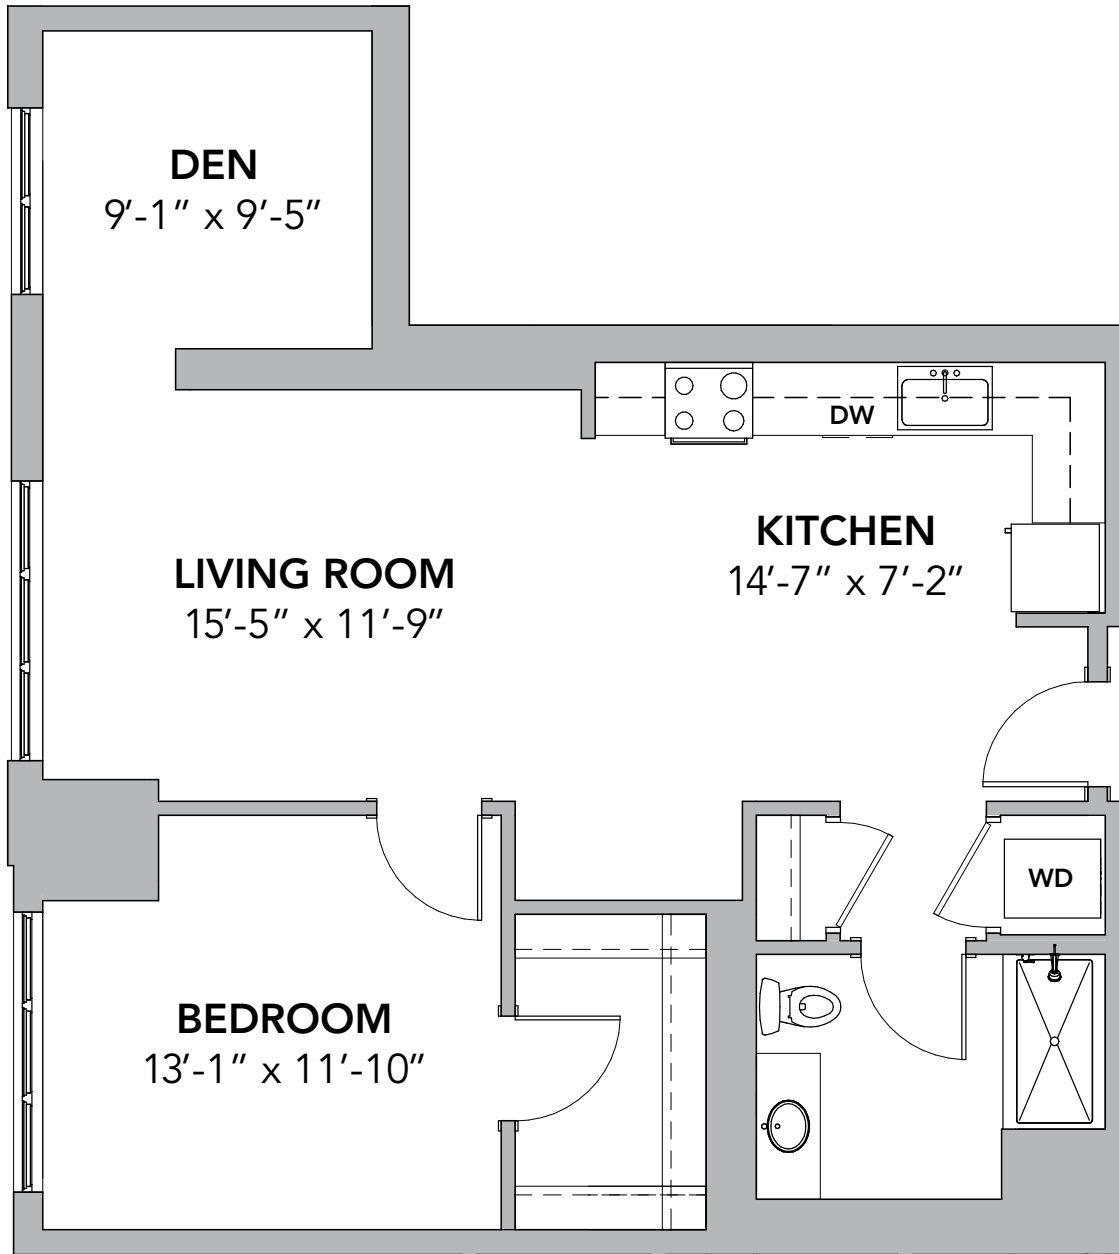

1 Bedroom + Den

1BR+1

Cedar A | 924 sq. ft.*

Some apartments feature a tub instead of a shower.

Tamarisk
NorthShore

A CJE SeniorLife Managed Community

* Architectural renderings and actual floor plans may vary in design and square footage.