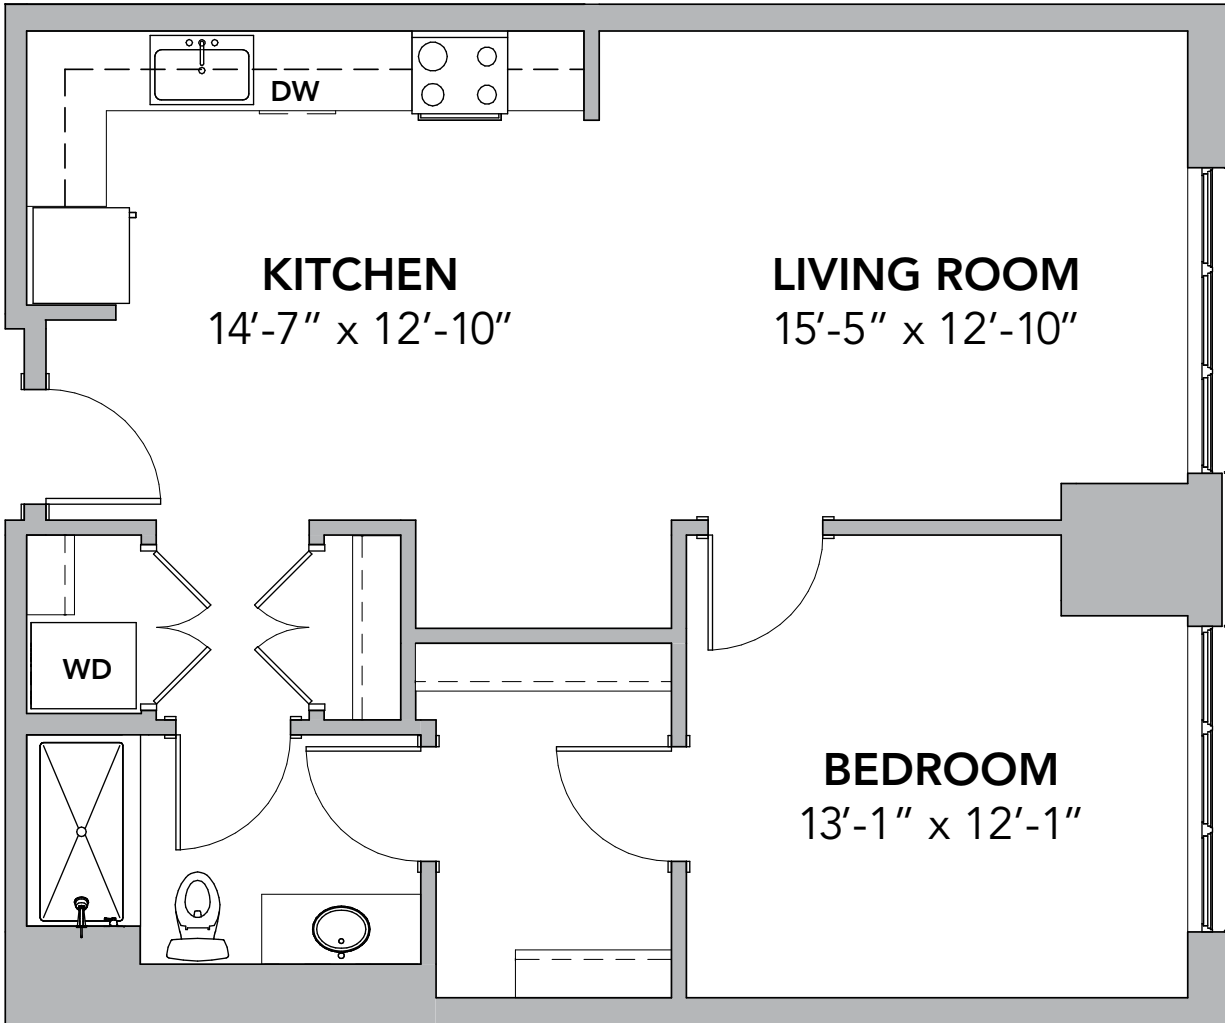

1 Bedroom

1BR1

Birch A | 821 sq. ft.*

Some apartments feature a tub instead of a shower.

Tamarisk
NorthShore

A CJE SeniorLife Managed Community

* Architectural renderings and actual floor plans may vary in design and square footage.