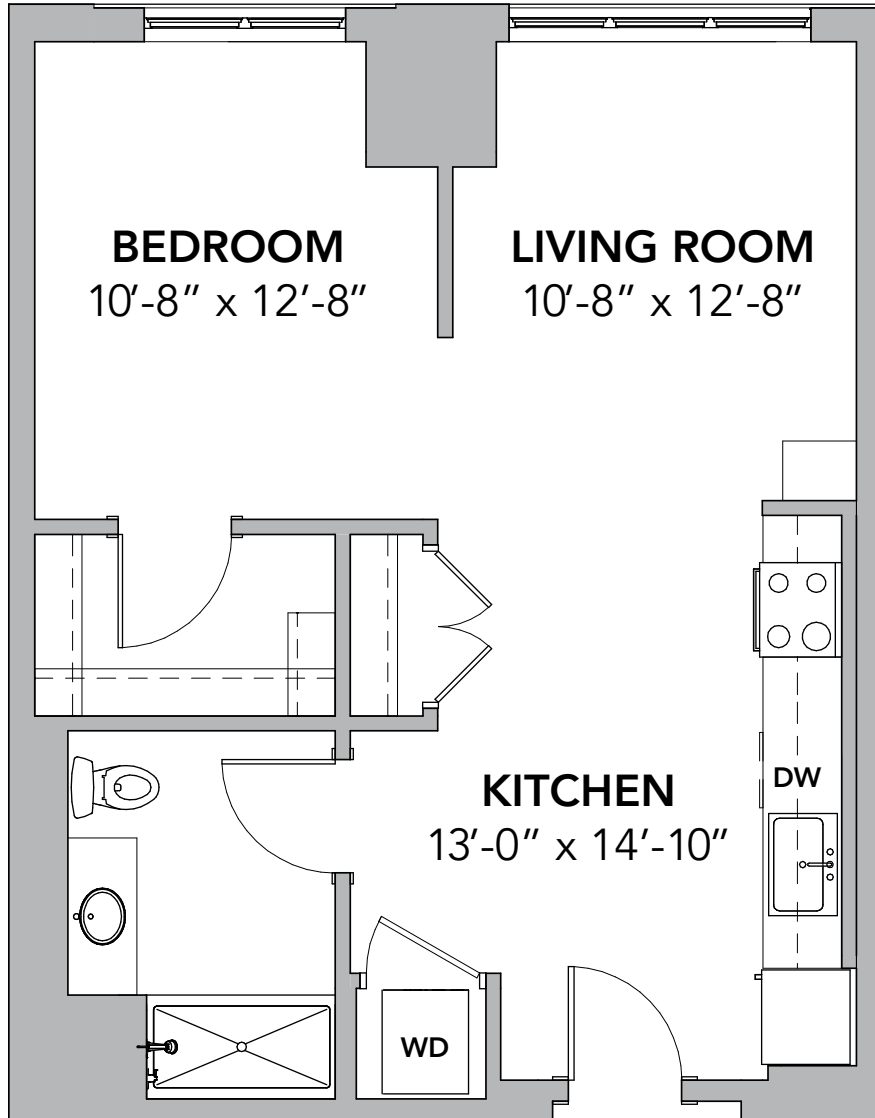

Aspen A | 662 sq. ft.*

Some apartments feature a tub instead of a shower.