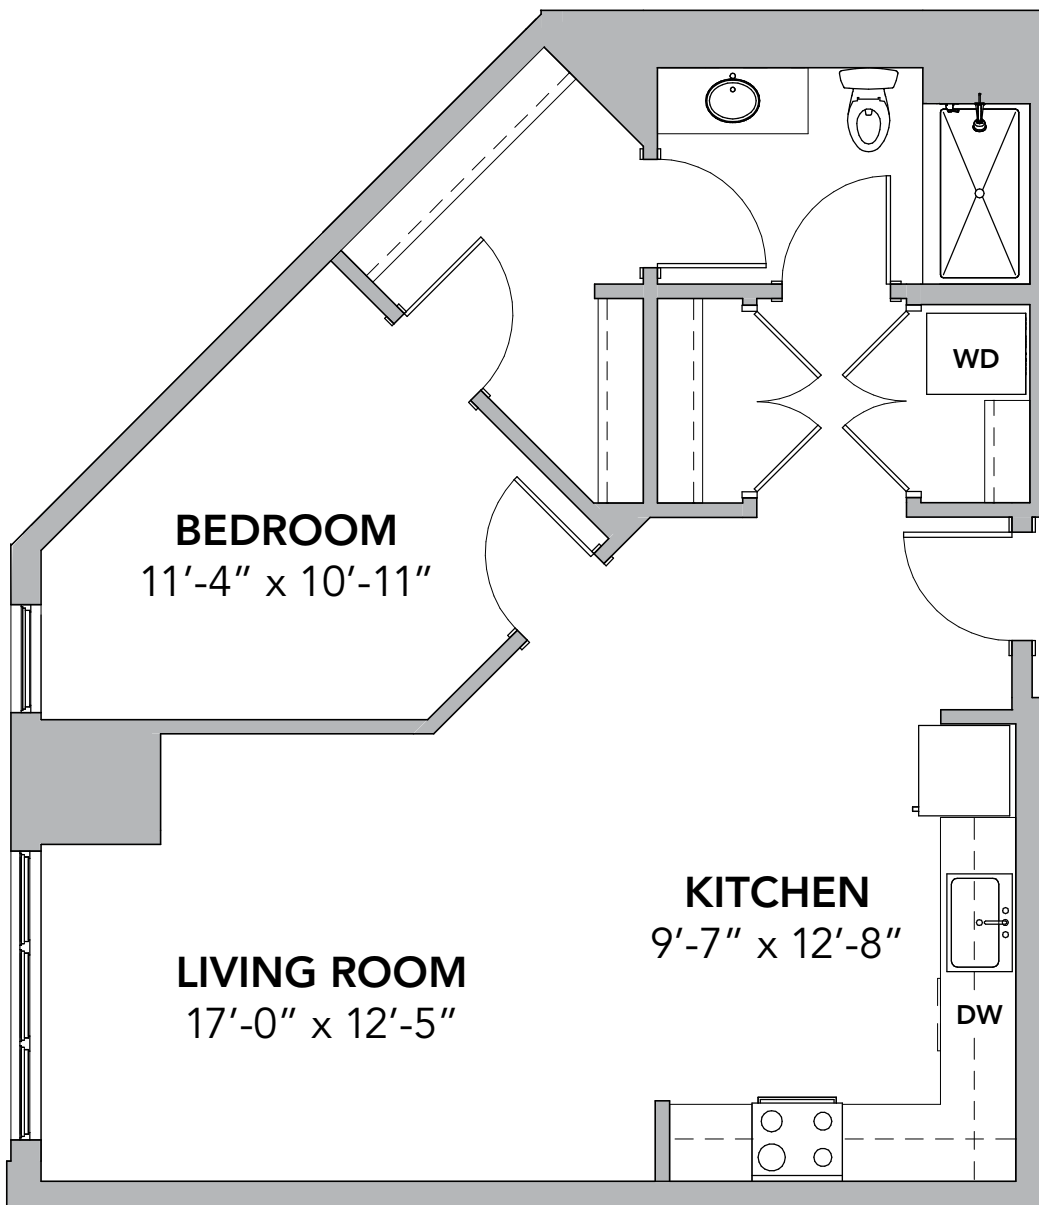

1 Bedroom

1BR3

Bayberry | 812 sq. ft.*

Some apartments feature a tub instead of a shower.

Tamarisk
NorthShore

A CJE SeniorLife Managed Community

* Architectural renderings and actual floor plans may vary in design and square footage.