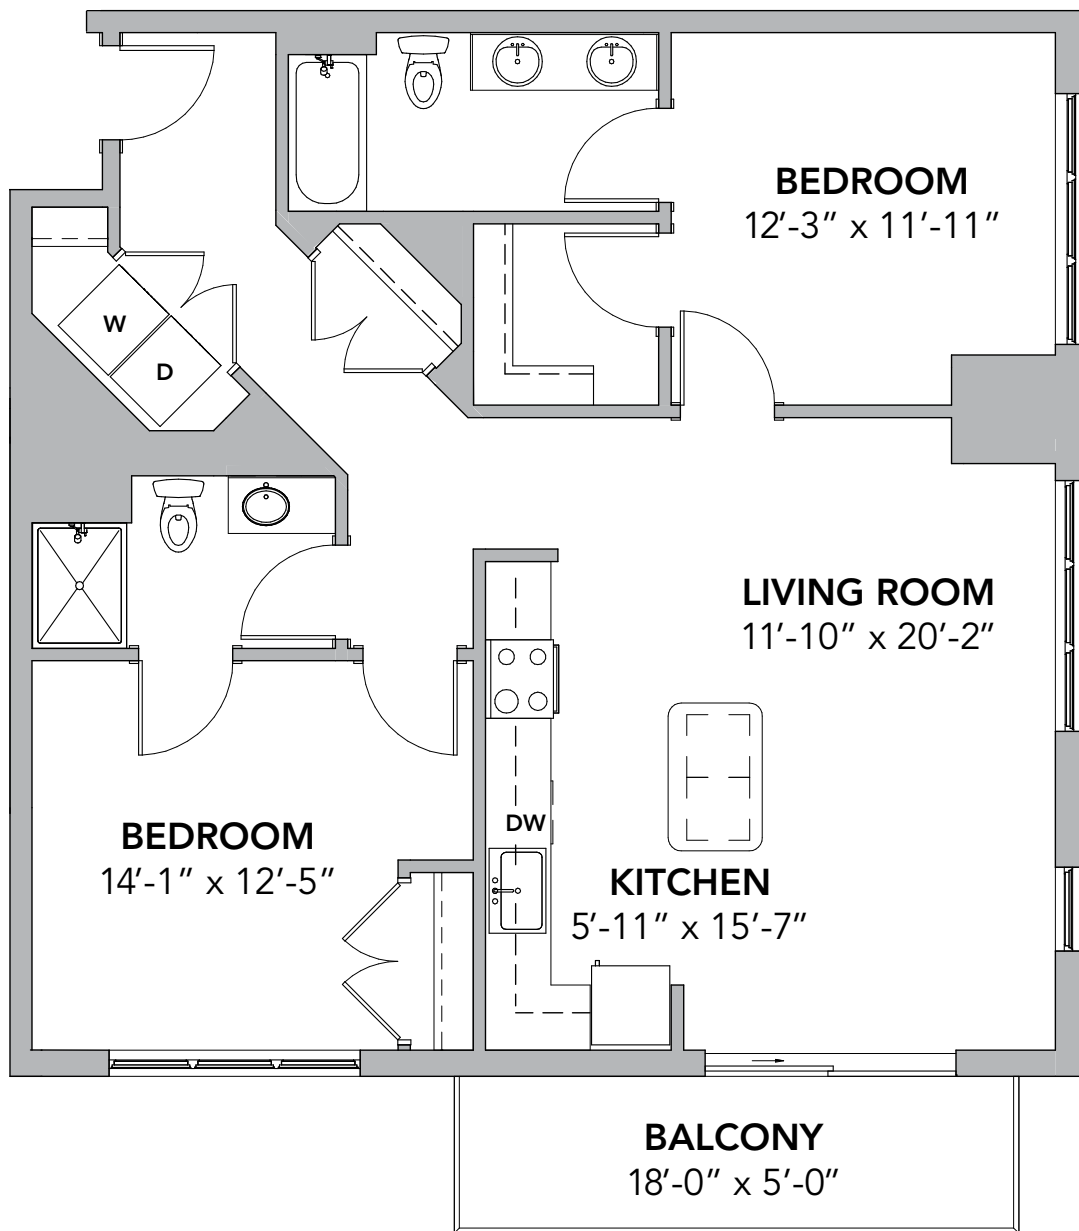

2 Bedroom

2BR4

Olive B | 1,135 sq. ft. + 90 sq. ft. Balcony*

Tamarisk
NorthShore

A CJE SeniorLife Managed Community

* Architectural renderings and actual floor plans may vary in design and square footage.