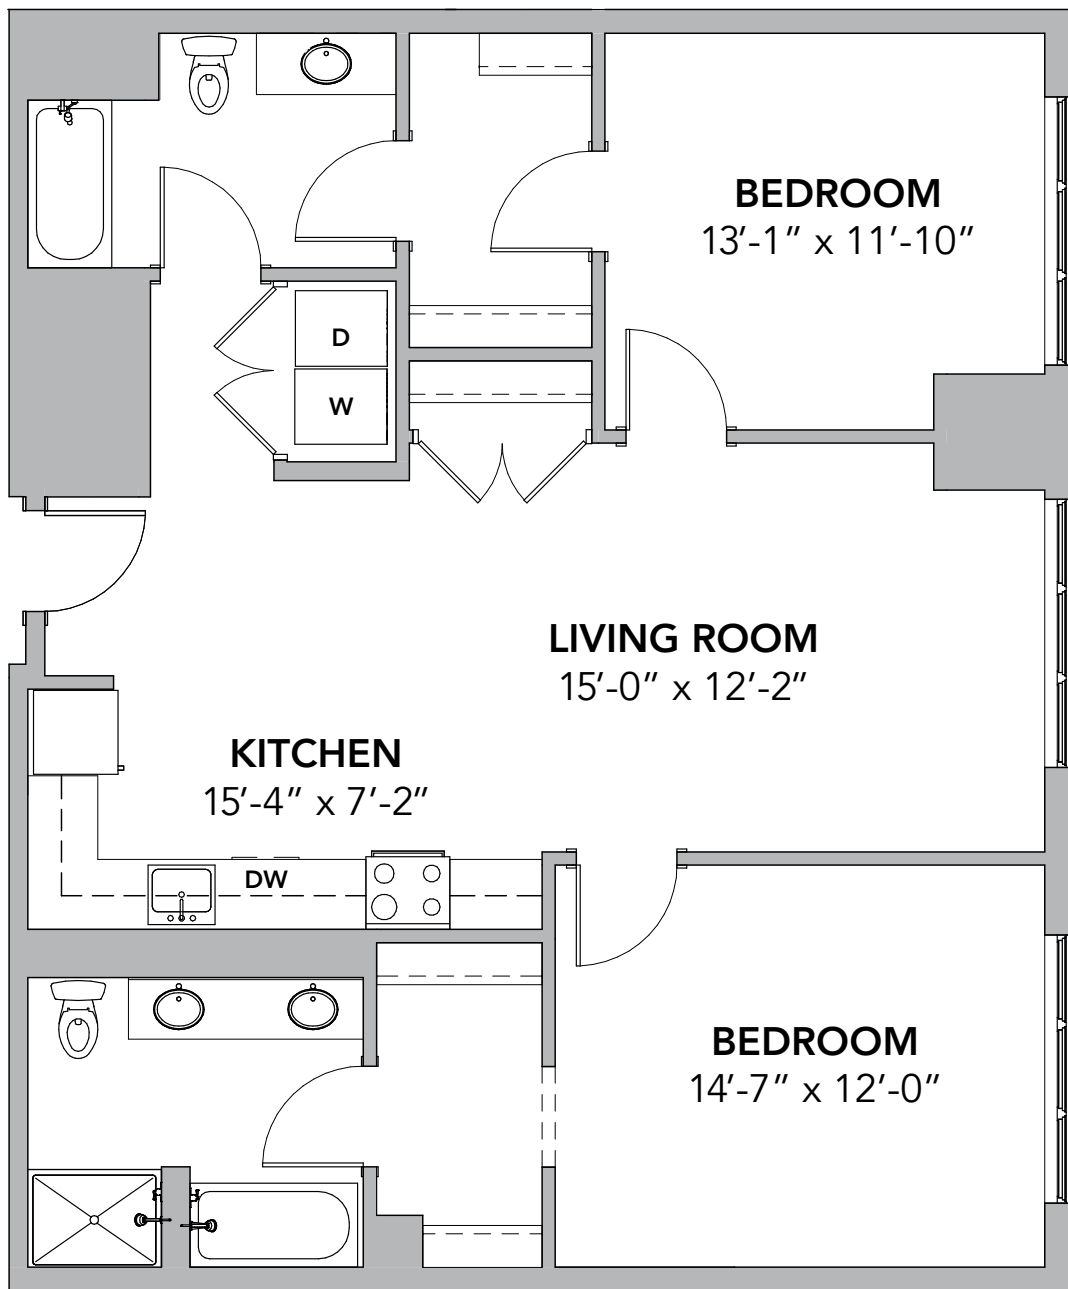

2 Bedroom

2BR12

Oak F | 1,212 sq. ft.*

Tamarisk
NorthShore

A CJE SeniorLife Managed Community

* Architectural renderings and actual floor plans may vary in design and square footage.