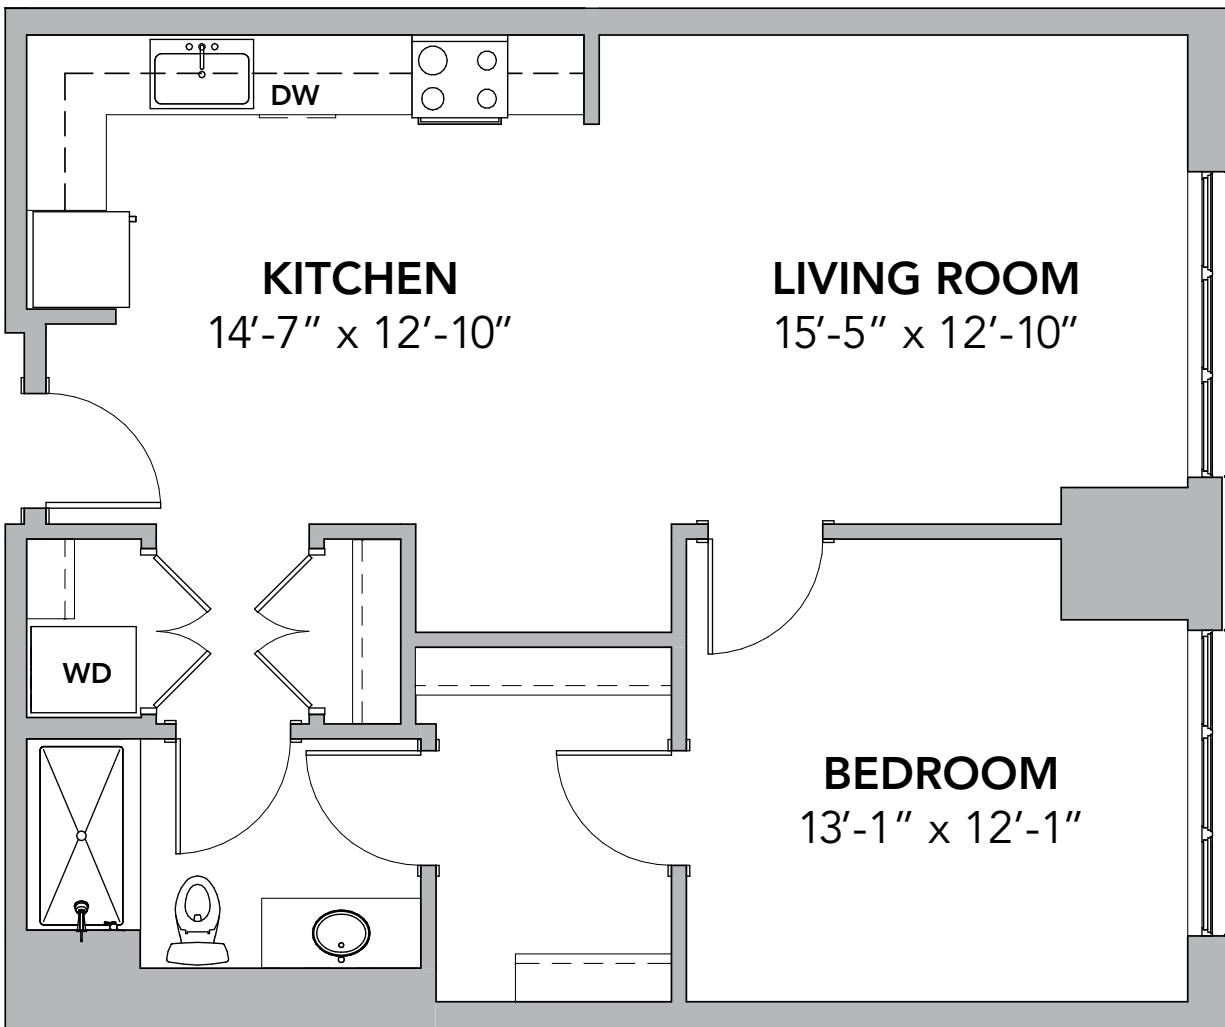

1 Bedroom

1BR1

Birch A | 821 sq. ft.*

Some apartments feature a tub instead of a shower.

Tamarisk
NorthShore

A CJE SeniorLife Managed Community

* Architectural renderings and actual floor plans may vary in design and square footage.